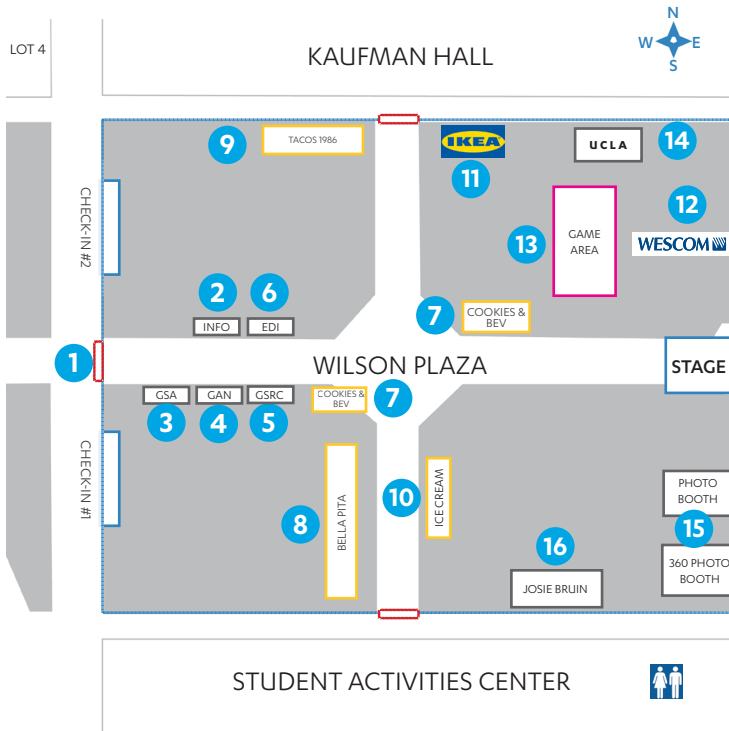

NEW GRADUATE STUDENT WELCOME

VENUE MAP