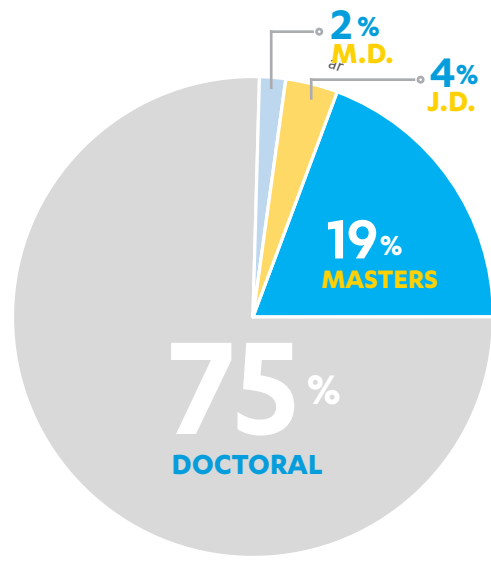

UCLA GRAD SLAM 2018

57
GRADUATE
STUDENTS

7.5 of 10
are doctoral students

BY SCHOOL