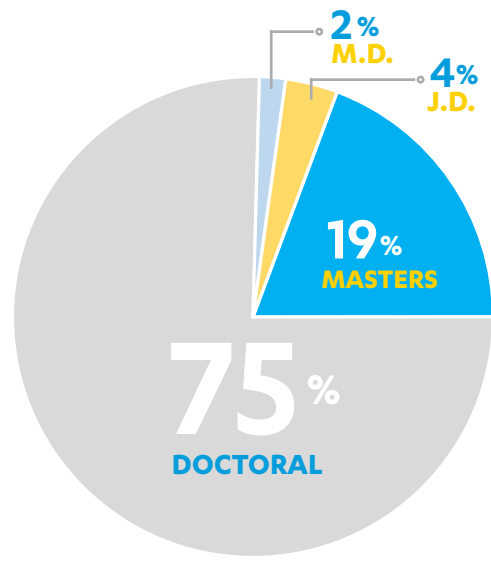

UCLA GRAD SLAM 2018

57
GRADUATE
STUDENTS

7.5 of 10
are doctoral students

BY SCHOOL