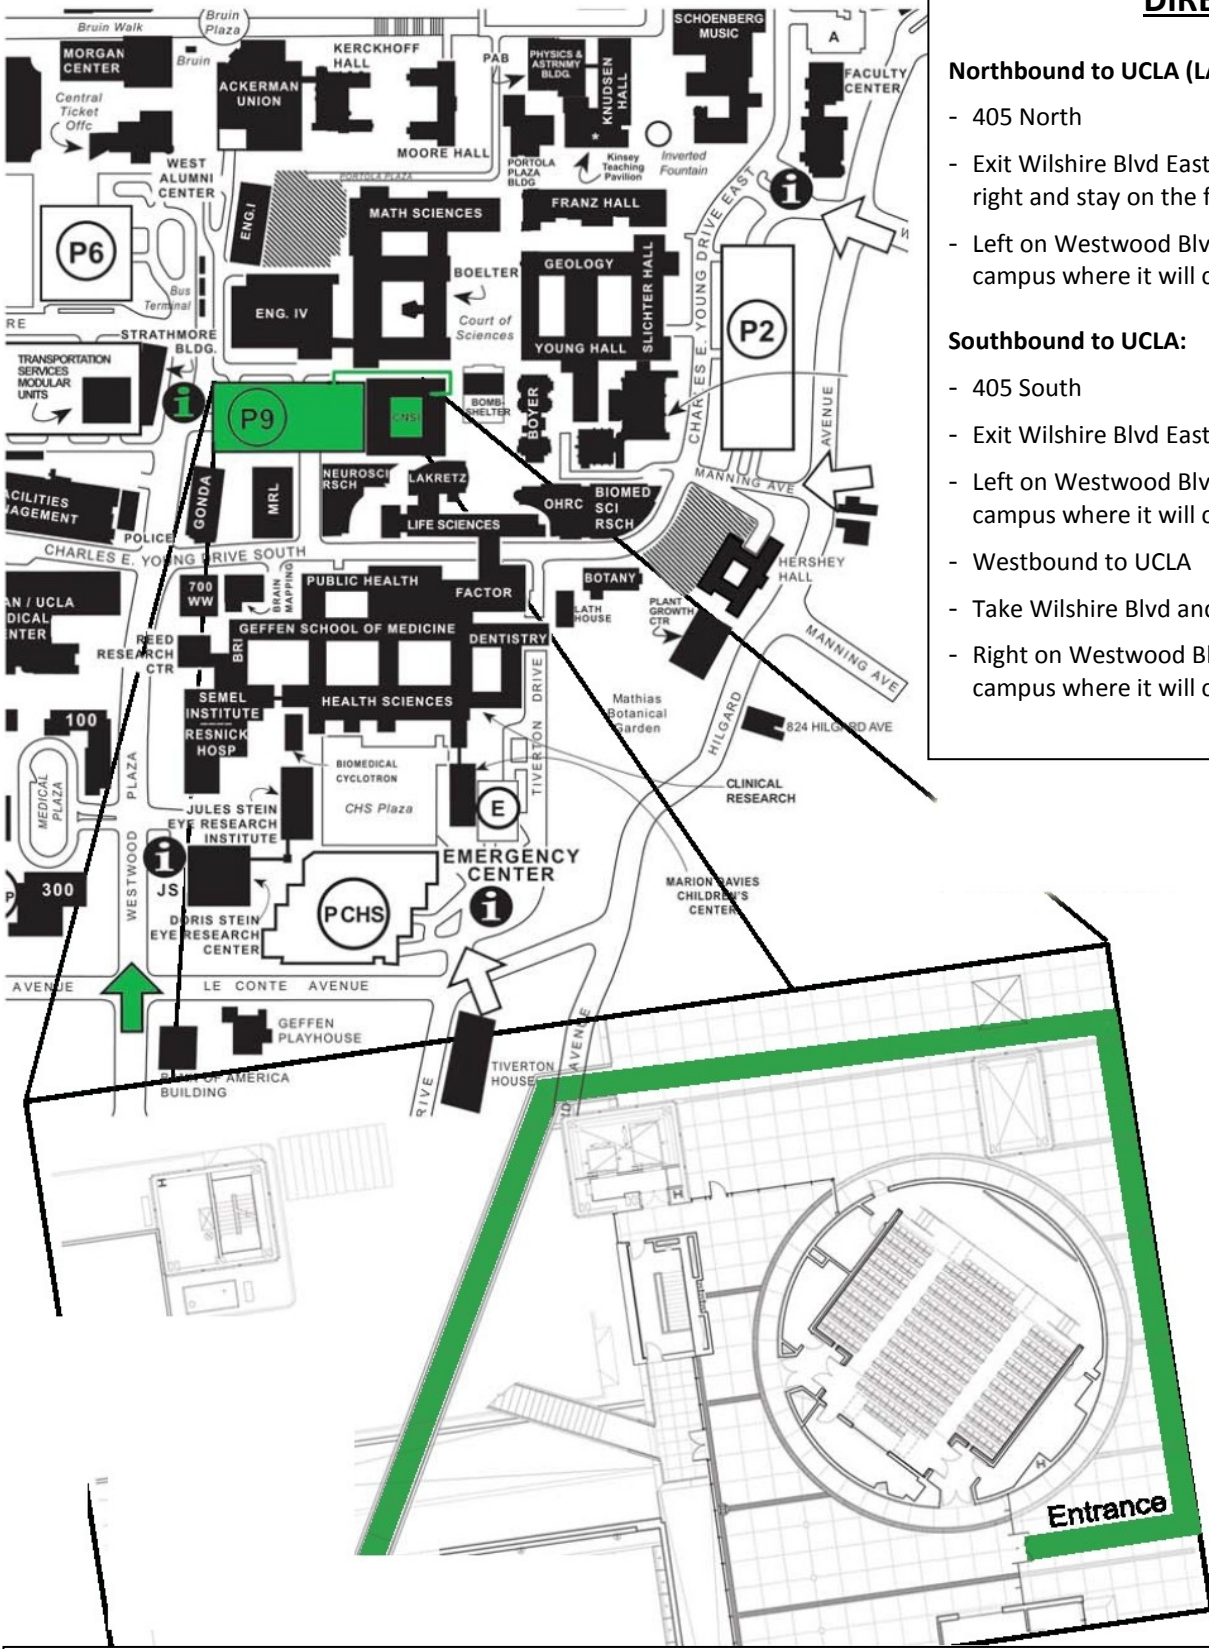

To RSVP:

Scan QR code or click [here](#).

MAP/DIRECTIONS

PARKING in Lot 9

UCLA permit parking and
\$12 parking for non-permit holders

(see map and directions for specific instructions)

UCLA GRADUATE DIVISION

DIRECTIONS

Northbound to UCLA (LAX to UCLA):

- 405 North
- Exit Wilshire Blvd East and follow the road to the right and stay on the far left lane
- Left on Westwood Blvd and go straight up into campus where it will change to Westwood Plaza

Southbound to UCLA:

- 405 South
- Exit Wilshire Blvd East and stay on the far left lane
- Left on Westwood Blvd and go straight up into campus where it will change to Westwood Plaza
- Westbound to UCLA
- Take Wilshire Blvd and head west towards UCLA
- Right on Westwood Blvd and go straight up into campus where it will change to Westwood Plaza

Parking

- A parking permit may be obtained at the information kiosk towards the end of Westwood Plaza.
- Parking Structure 9 is located on your right, park at the top level.
- The CNSI building is built onto the roof level of the parking structure. Use the walkway/bridge on the far left side to make your way around to the front entrance of the CNSI building. Once at the front entrance, please use the call box to the left of the doors to gain access to the building.