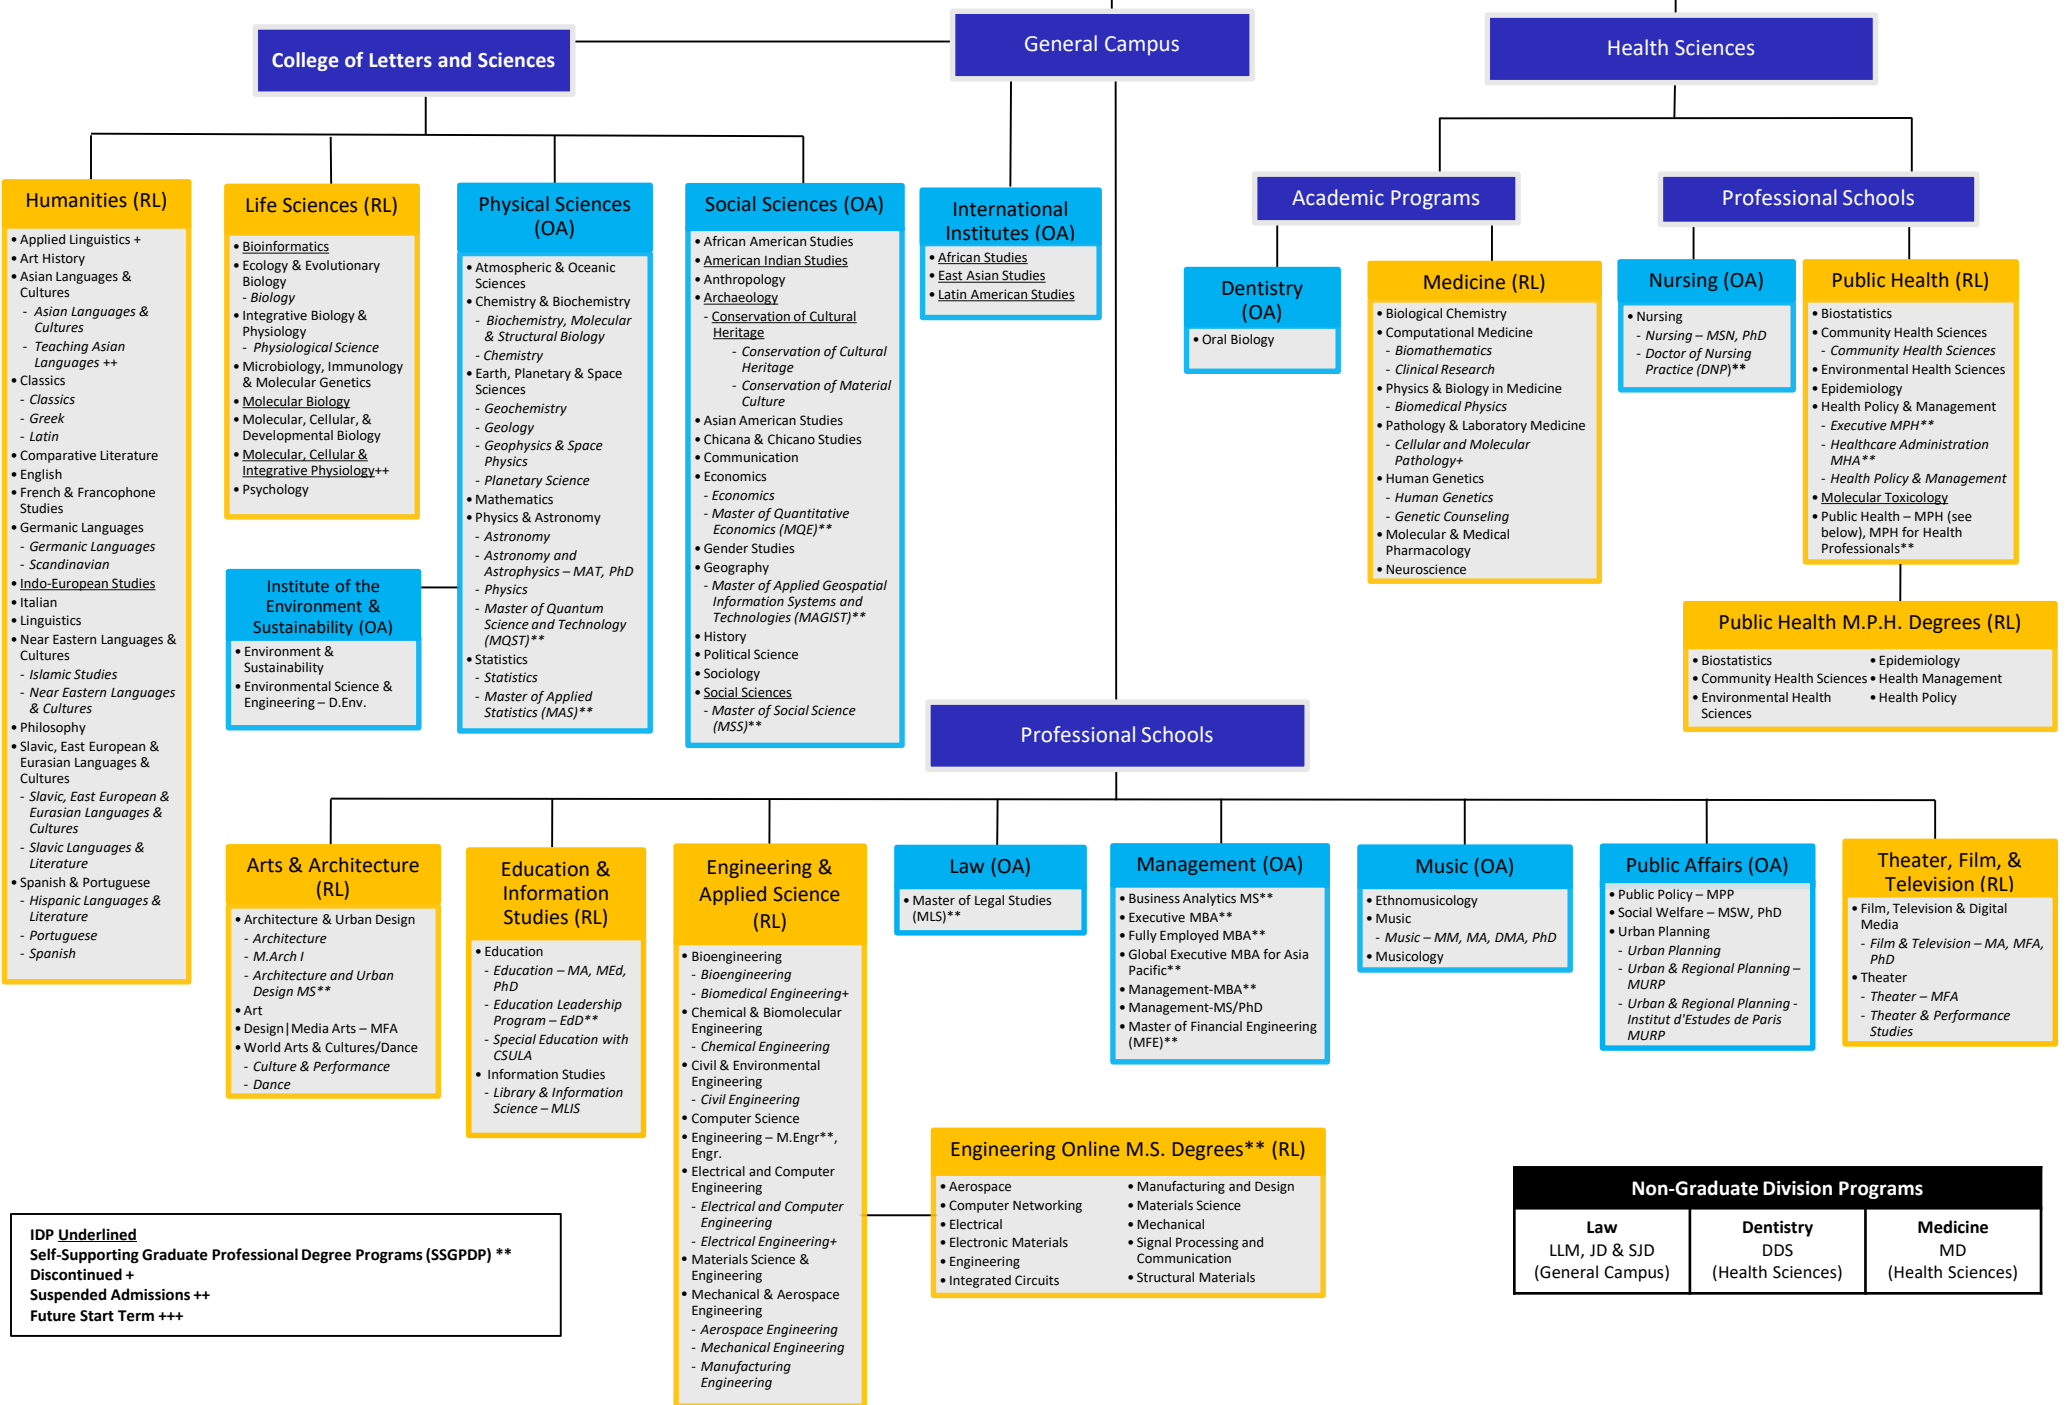

Onyebuchi Arah (OA)
 Renate Lux (RL)

Graduate Division

IDP Underlined
Self-Supporting Graduate Professional Degree Programs (SSGDP) **
Discontinued +
Suspended Admissions ++
Future Start Term +++

Non-Graduate Division Programs		
Law LLM, JD & SJD (General Campus)	Dentistry DDS (Health Sciences)	Medicine MD (Health Sciences)