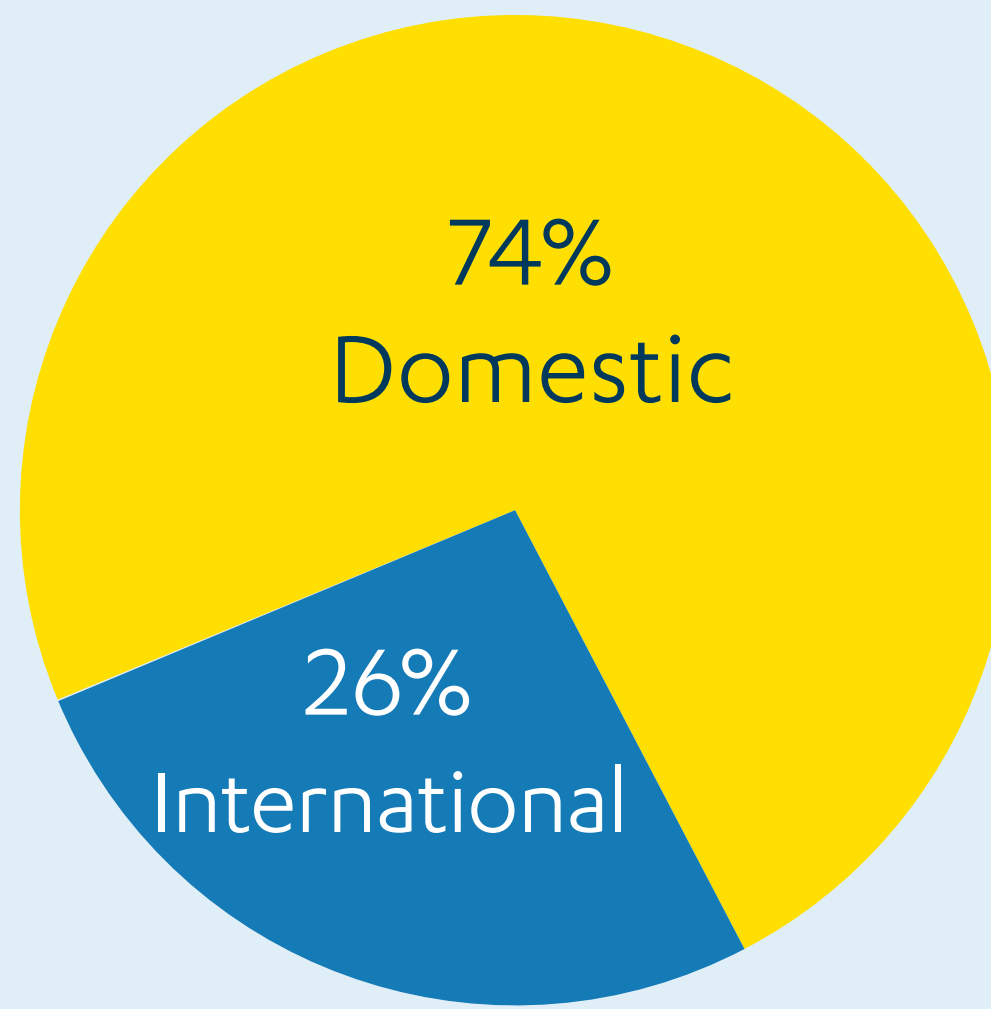

WHO YOU ARE

A FEW FACTS ABOUT THE 4,536 FALL 2020 ENTERING GRADUATE STUDENTS

Gender

Citizenship

Ethnicity (domestic students)

Choice of multiple ethnicities was permitted.

Degree Objective

Students in joint degree programs are counted twice.