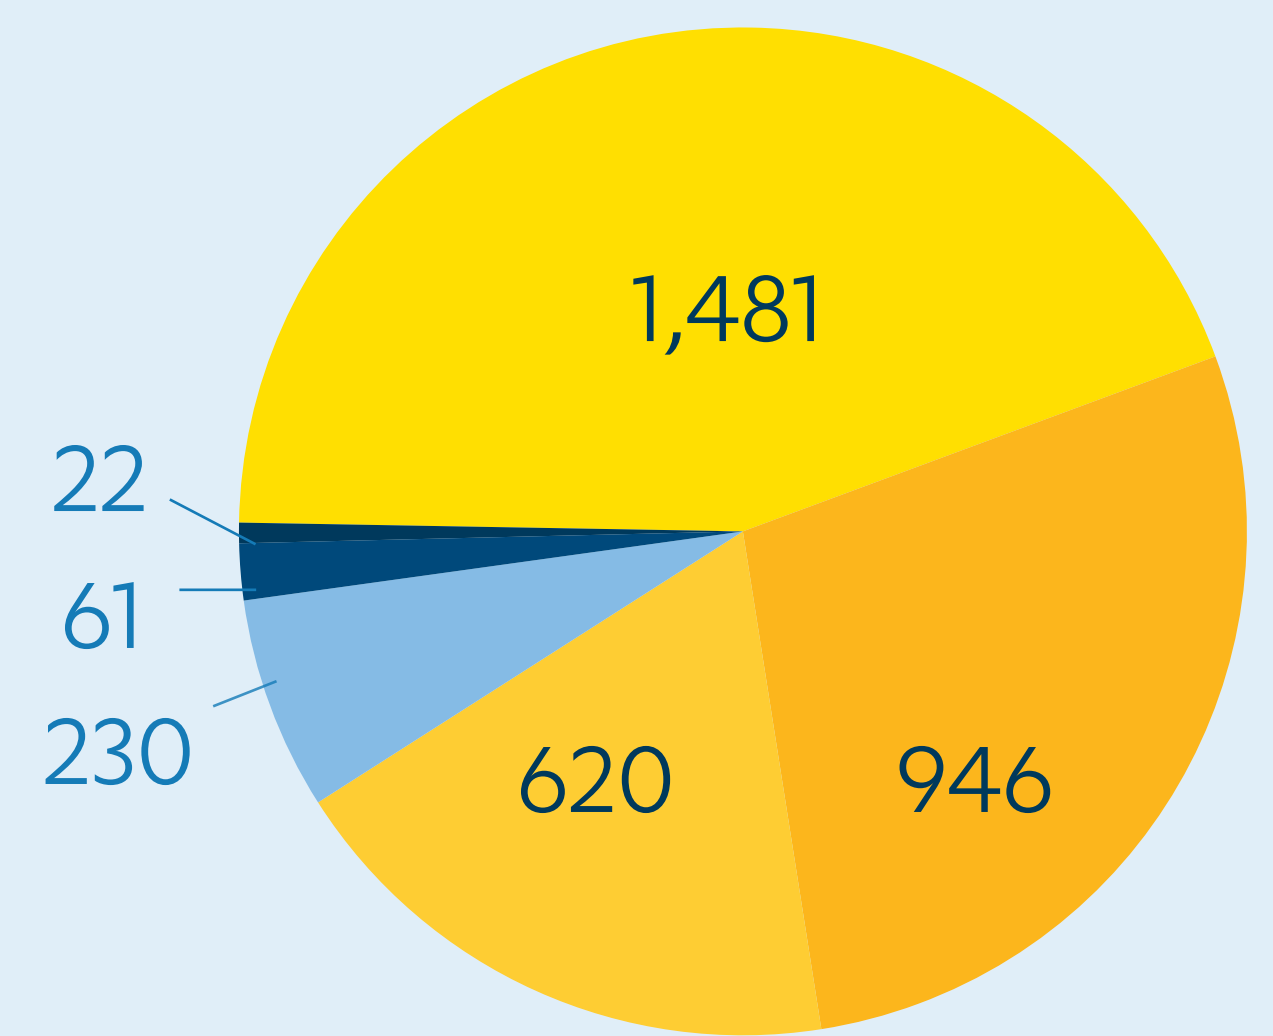

WHO YOU ARE

A FEW FACTS ABOUT THE 4,536 FALL 2020 ENTERING GRADUATE STUDENTS

Gender

Citizenship

Ethnicity (domestic students)

Choice of multiple ethnicities was permitted.

Degree Objective

Students in joint degree programs are counted twice.