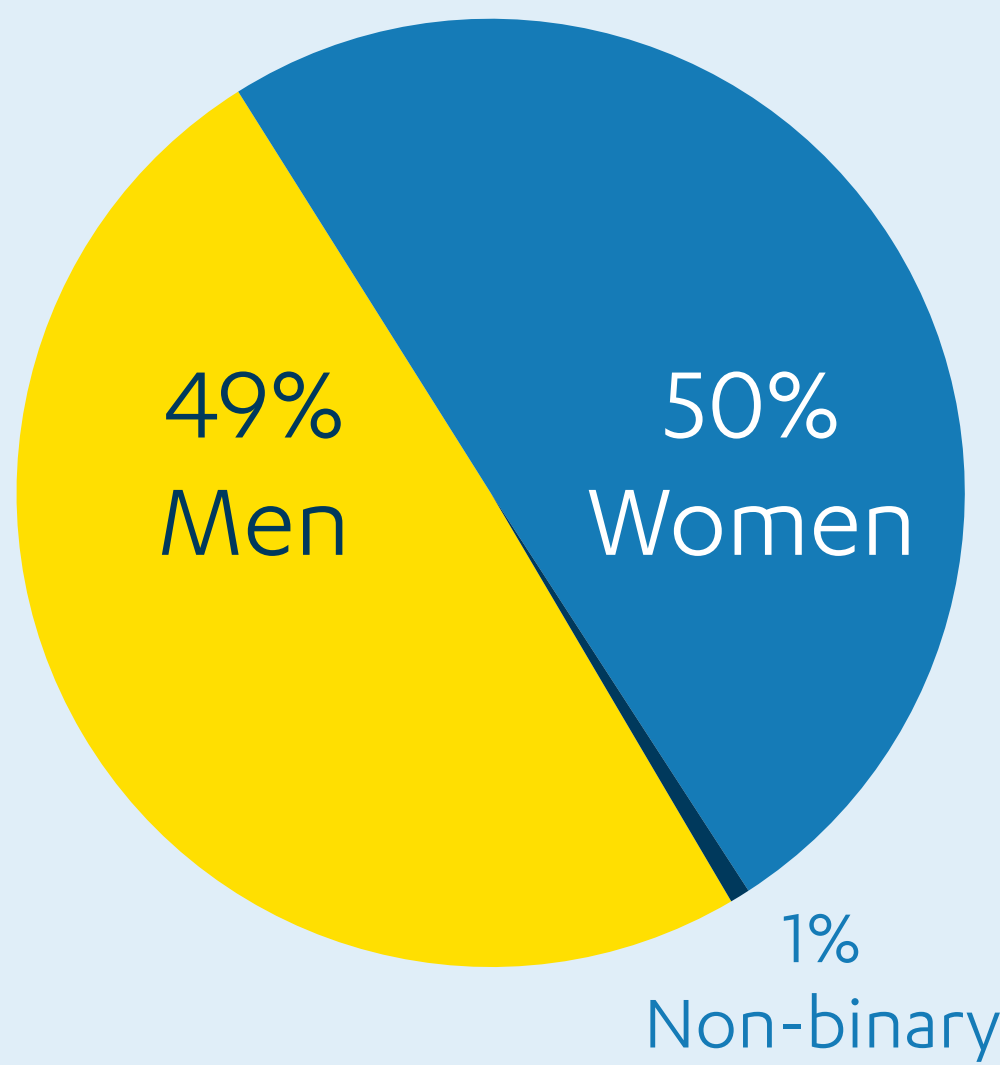

WHO YOU ARE

A FEW FACTS ABOUT THE 4,536 FALL 2020 ENTERING GRADUATE STUDENTS

Gender

Citizenship

Ethnicity (domestic students)

Choice of multiple ethnicities was permitted.

Degree Objective

Students in joint degree programs are counted twice.