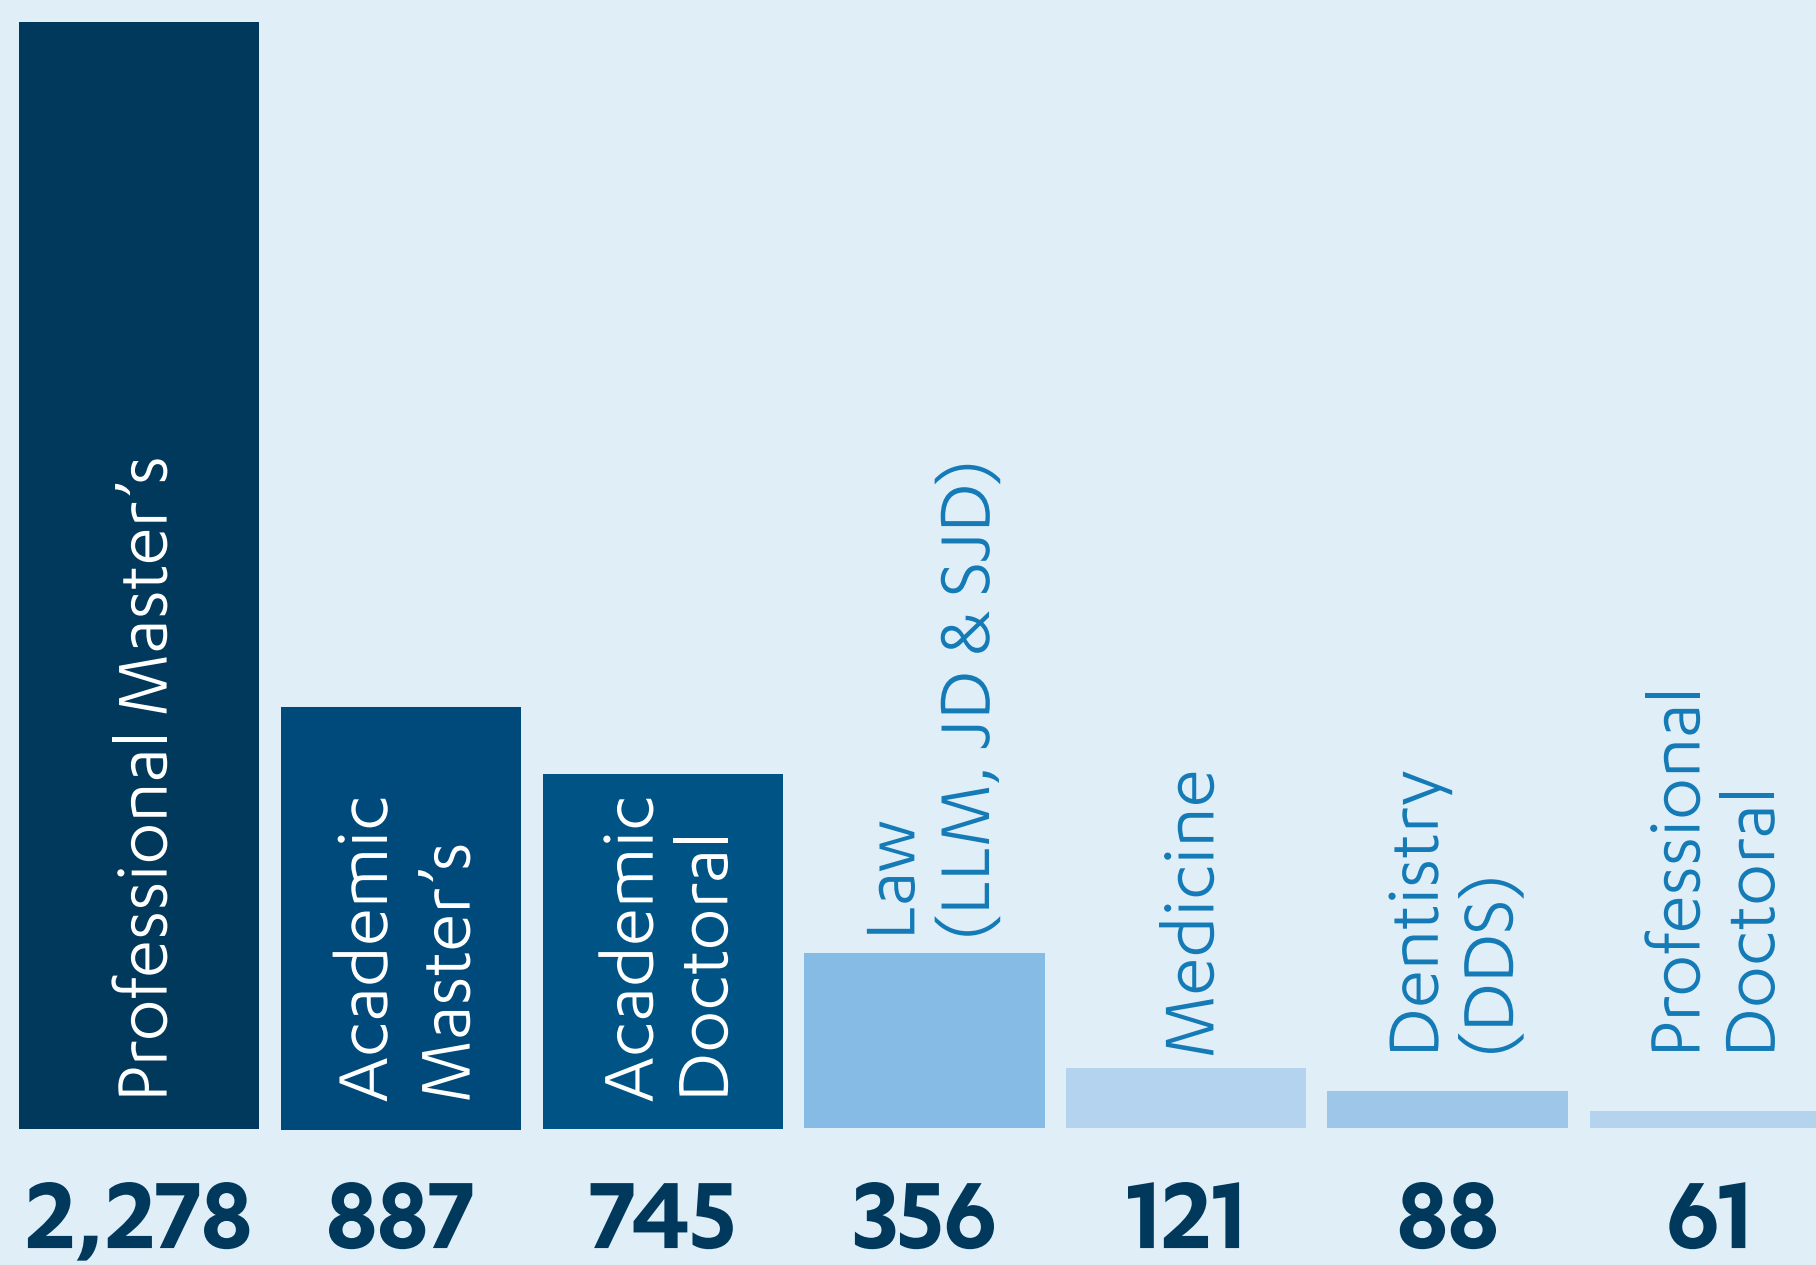

WHO YOU ARE

A FEW FACTS ABOUT THE 4,536 FALL 2020 ENTERING GRADUATE STUDENTS

Gender

Citizenship

Ethnicity (domestic students)

Choice of multiple ethnicities was permitted.

Degree Objective

Students in joint degree programs are counted twice.